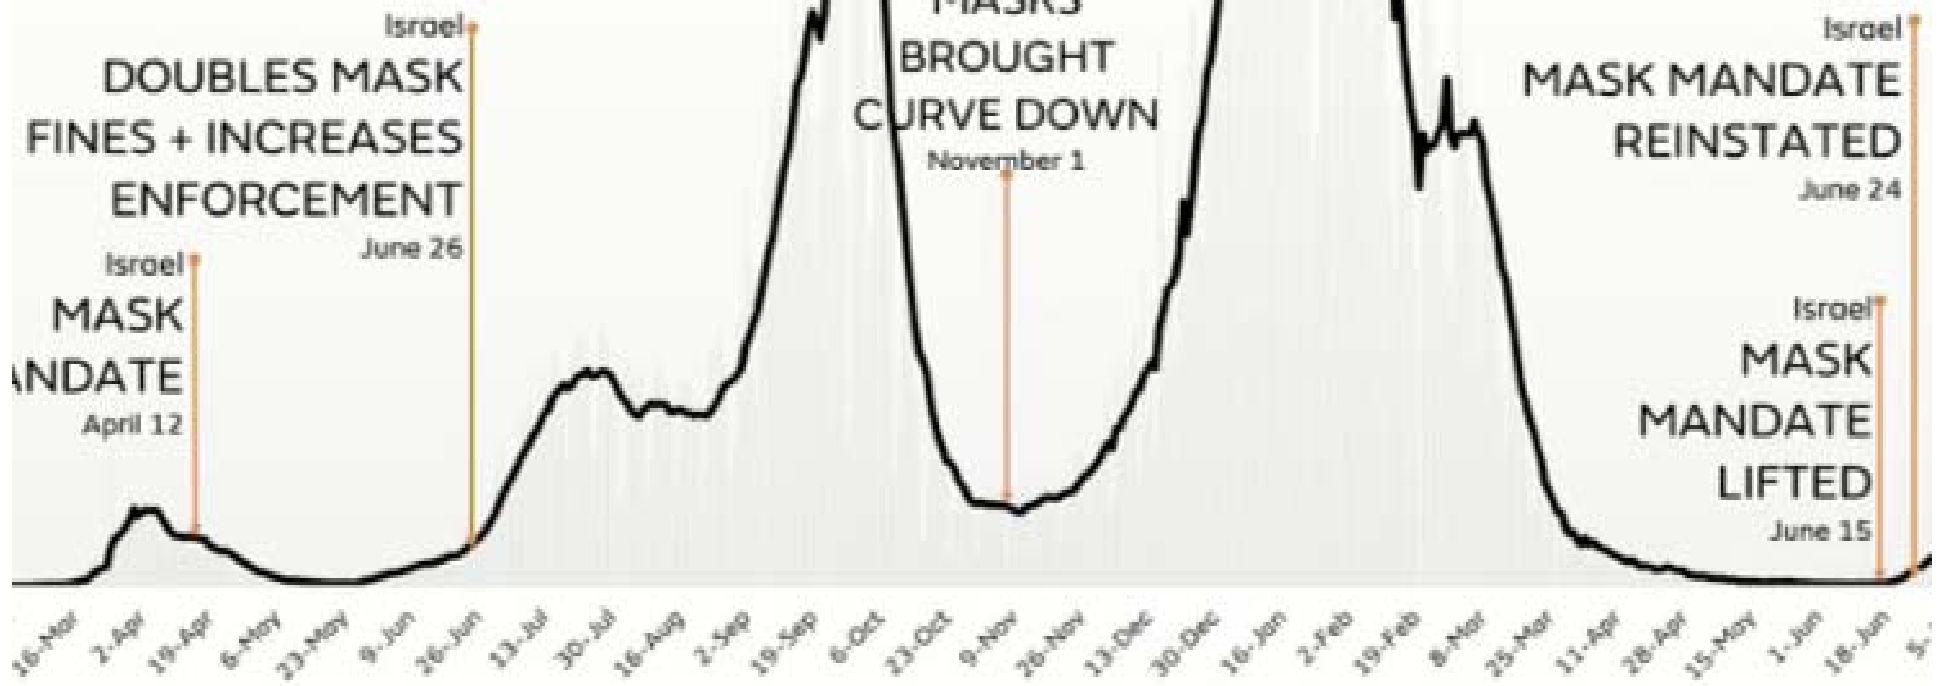

DAILY NEW CASES PER 1M

ISRAEL

Plaintiff's Exhibit 300

Source: Johns Hopkins CSSE Data - 7 Day Avg. / @ianmSC